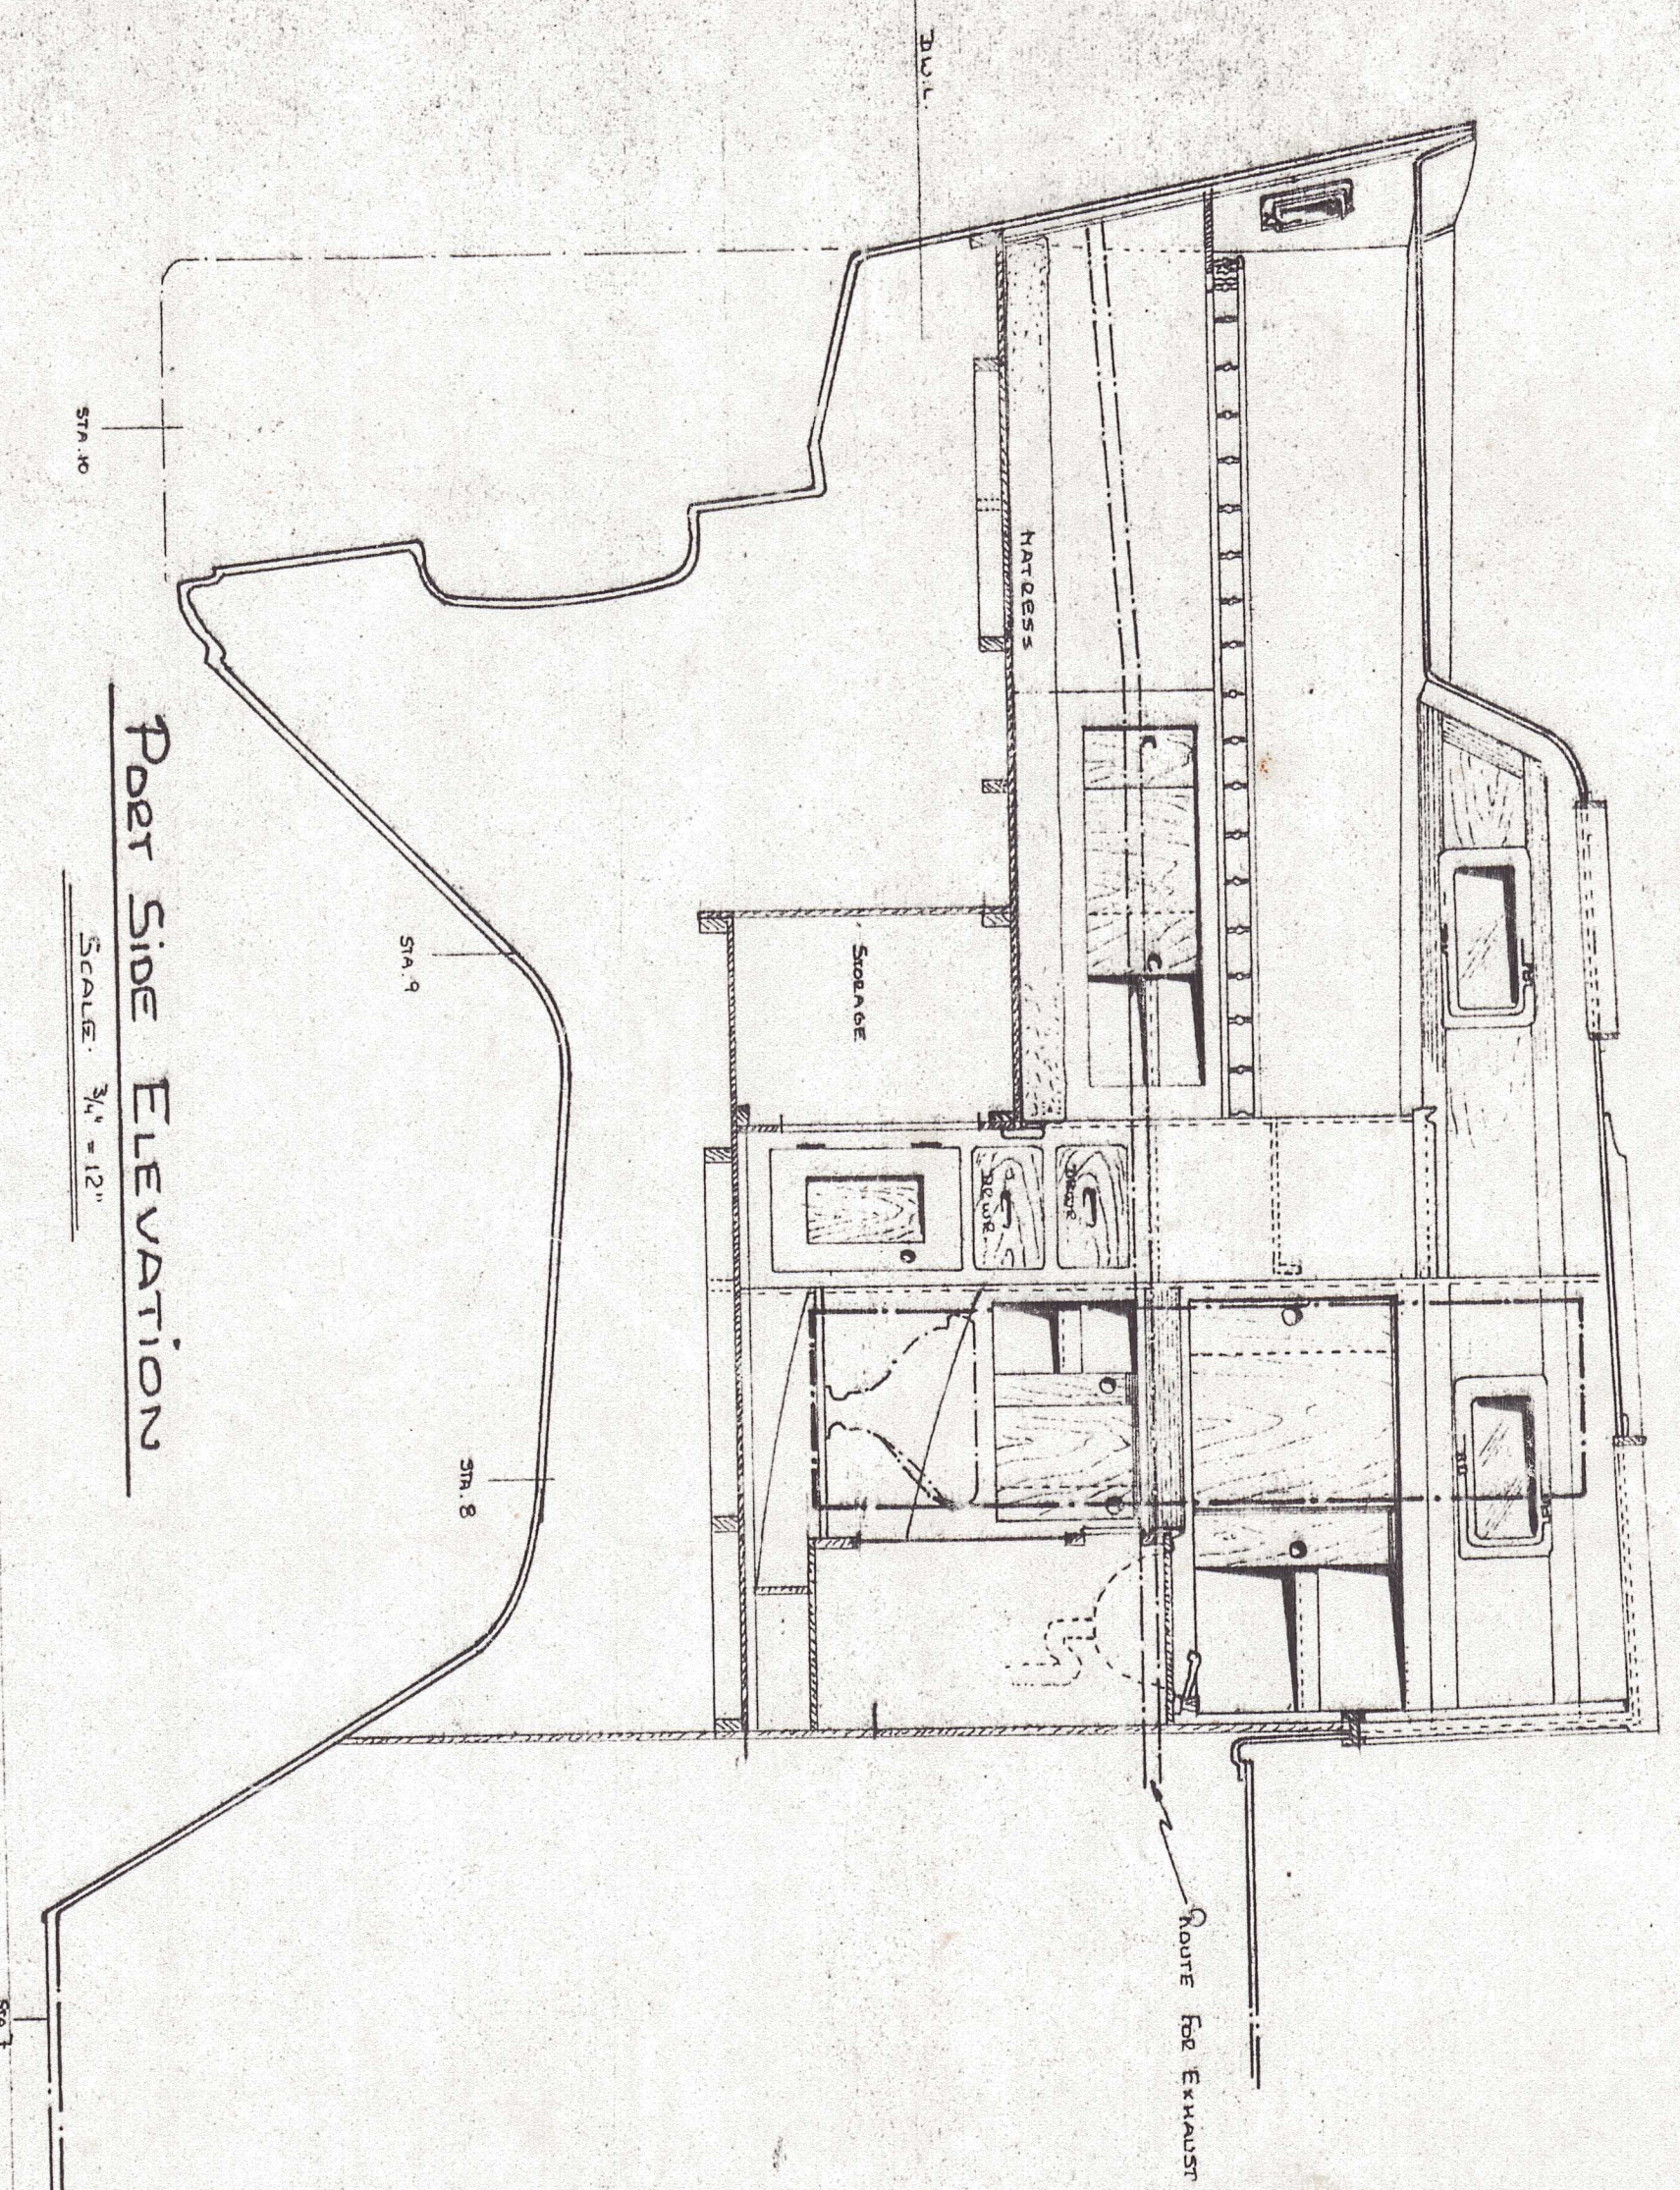

ELEVATION 'A-A'  
Looking AFT To TRANSON  
Scale 3/4" = 12"

PORT SIDE ELEVATION  
Scale 3/4" = 12"

STARBOARD SIDE ELEVATION  
Scale 3/4" = 12"

PETERSON DESIGN INC  
P.O. BOX 6850  
SAN DIEGO CALIF. 92106  
619 222 3663 TLX 697113