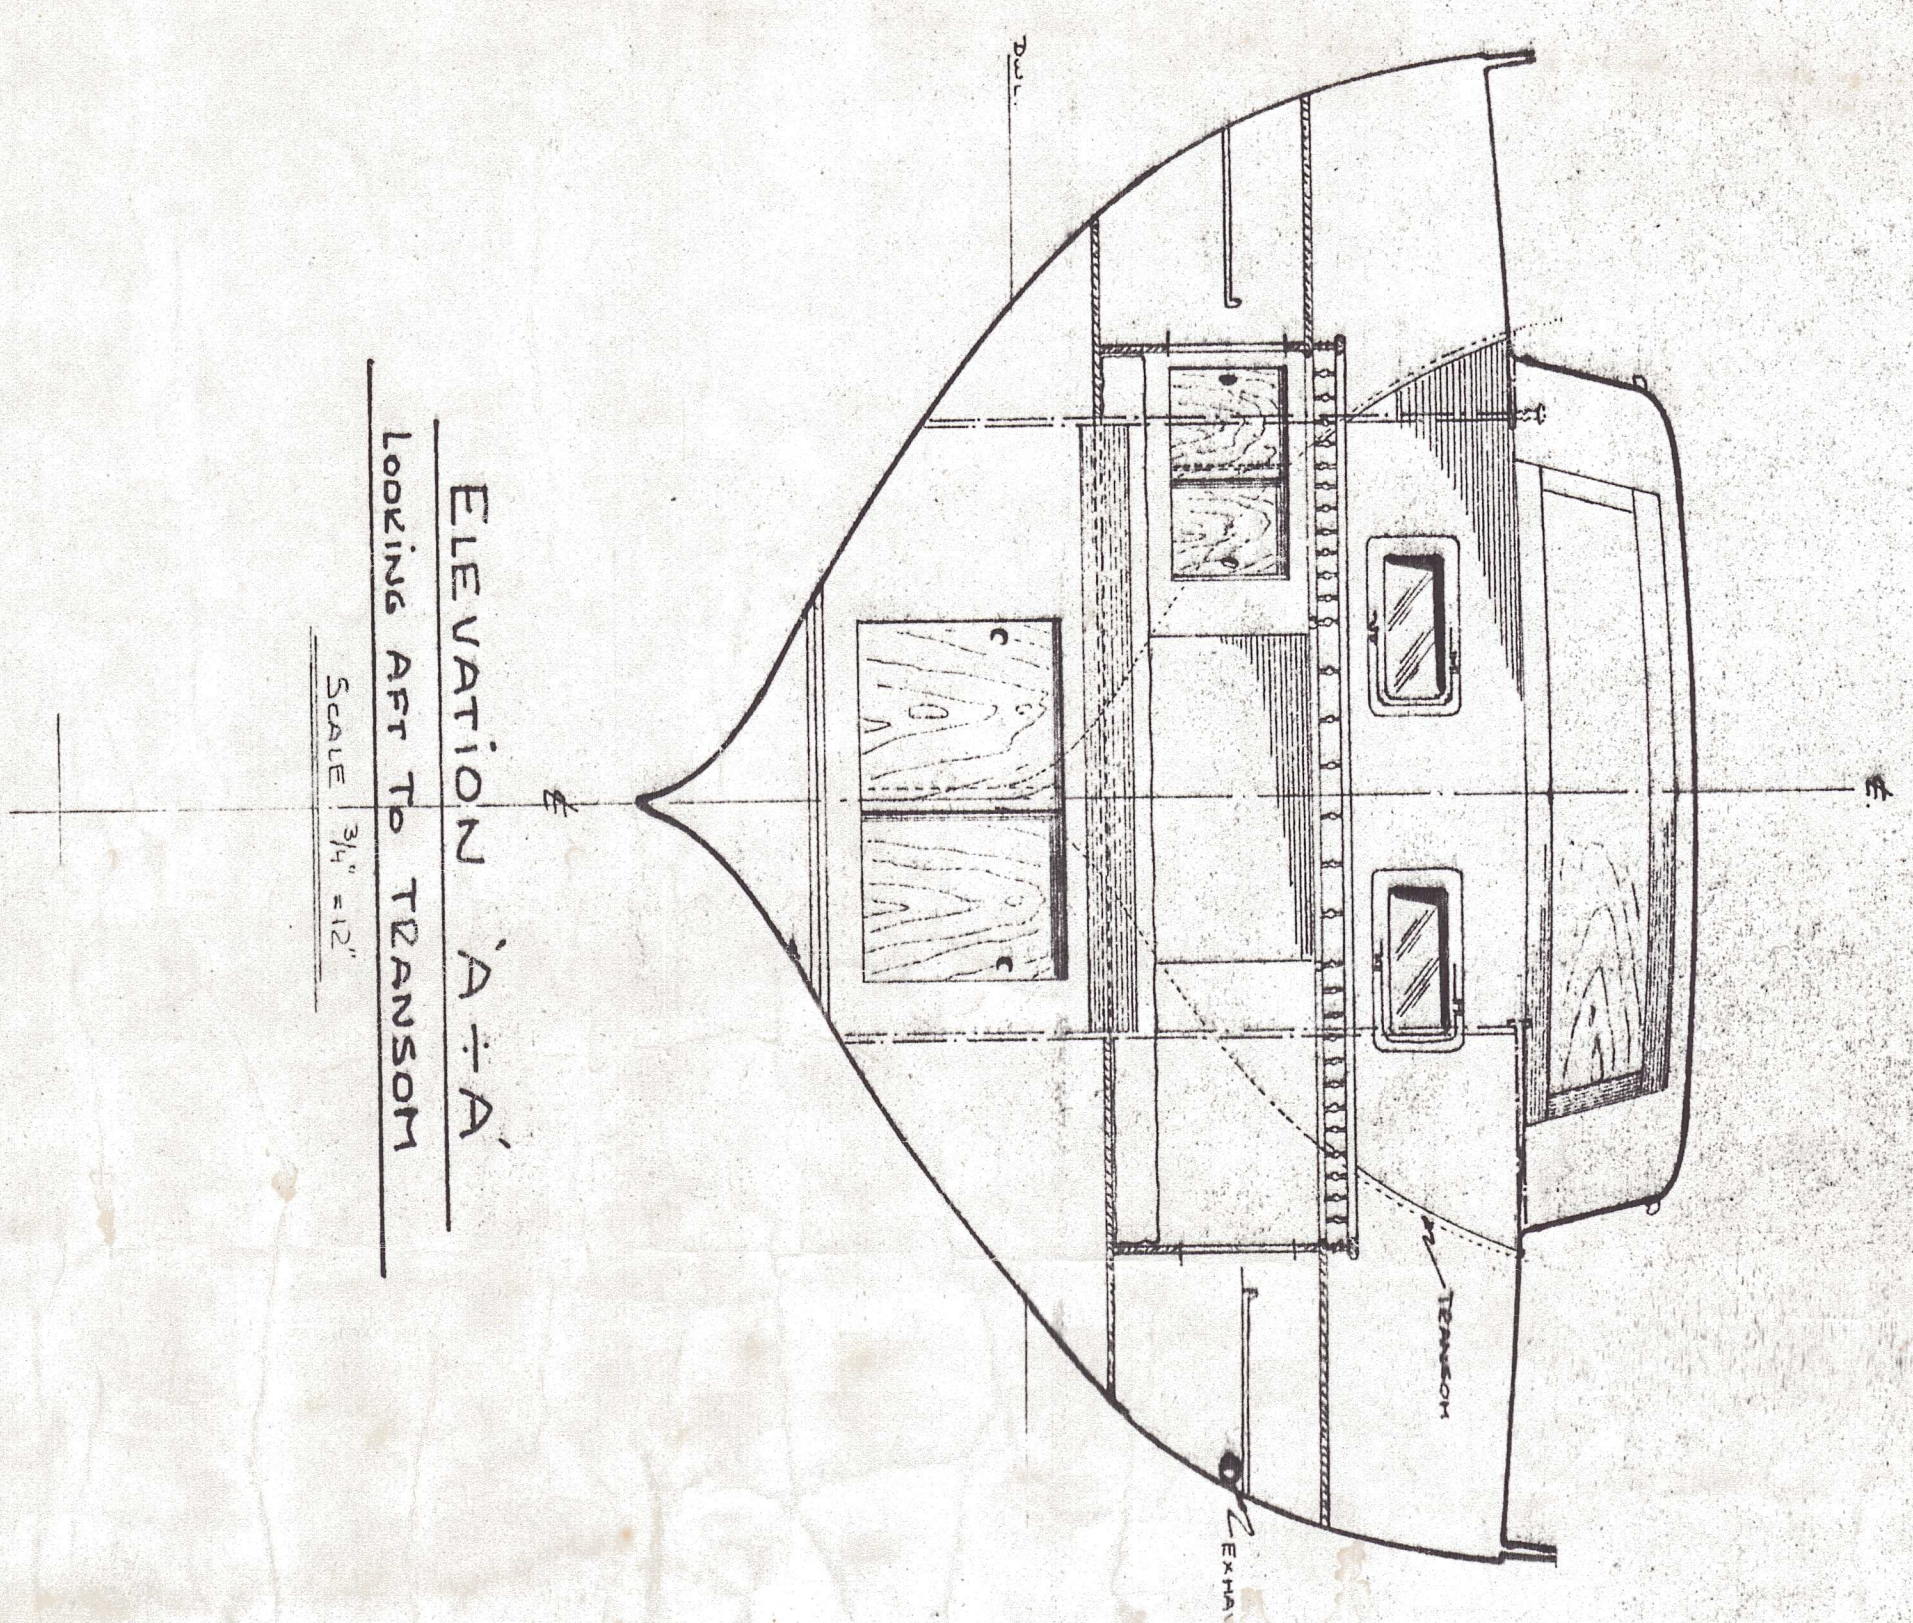

ELEVATION 'A-A'  
Looking AFT To TRANSON  
Scale 3/4" = 12"

PORT SIDE ELEVATION  
Scale 3/4" = 12"

STARBOARD SIDE ELEVATION  
Scale 3/4" = 12"

PETERSON DESIGN INC  
P.O. BOX 6850  
SAN DIEGO CALIF. 92106  
619 222 3663 TLX 697113