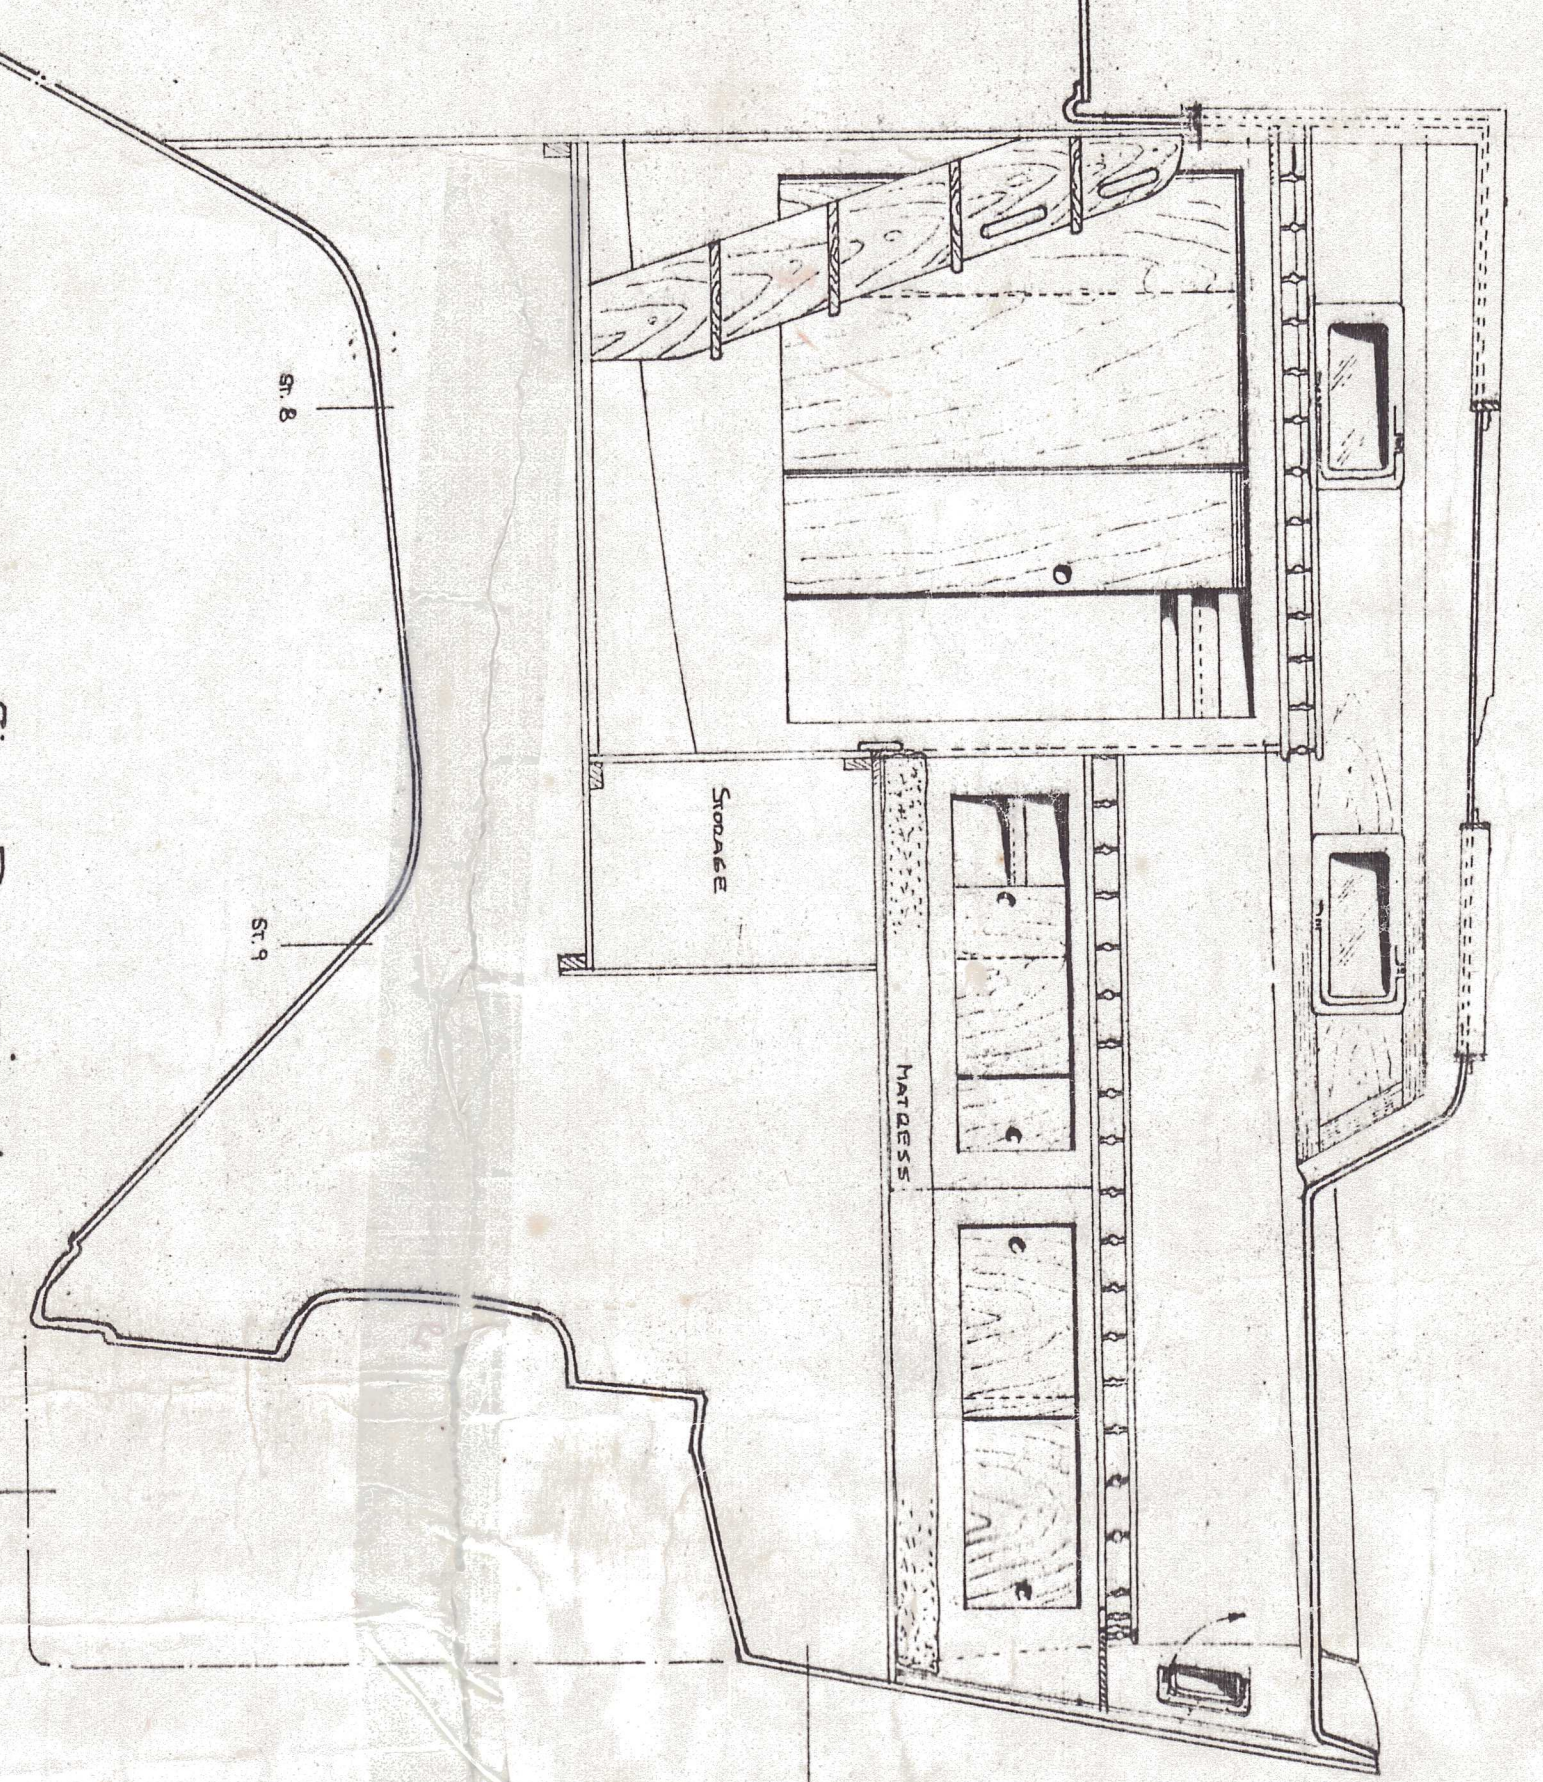

ELEVATION 'A-A'  
Looking AFT To TRANSON  
Scale 3/4" = 12"

PORT SIDE ELEVATION  
Scale 3/4" = 12"

STARBOARD SIDE ELEVATION  
Scale 3/4" = 12"

PETERSON DESIGN INC  
P.O. BOX 6850  
SAN DIEGO CALIF. 92106  
619 222 3663 TLX 697113